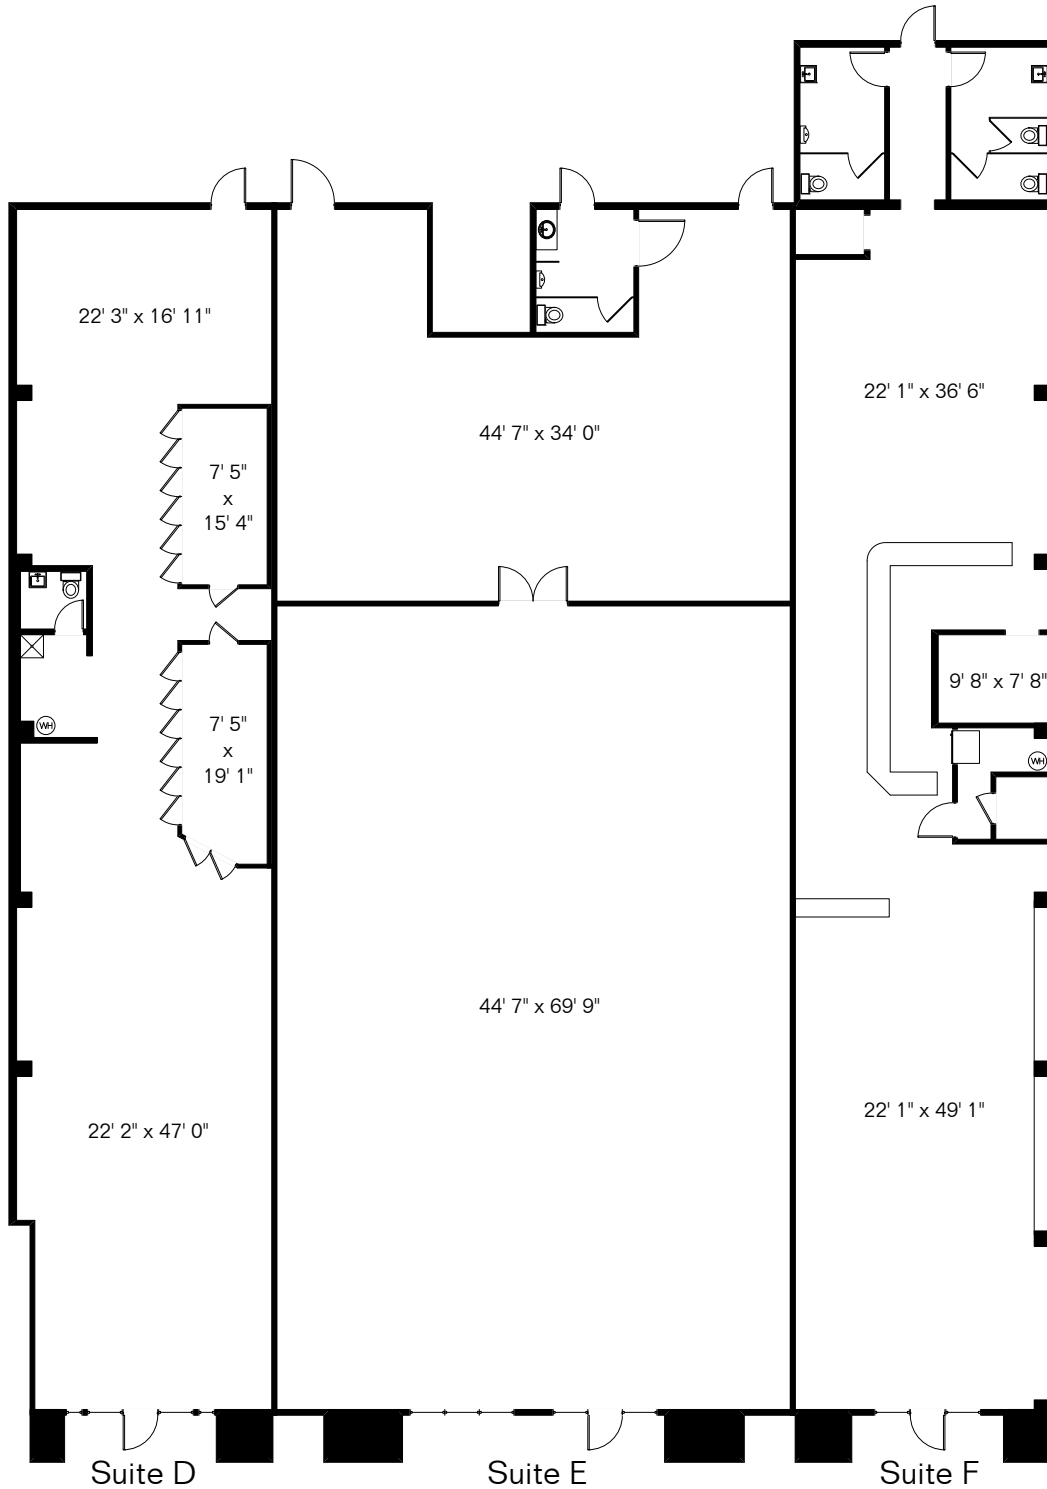

The square footages and room size information are deemed to be reliable but are not guaranteed and should be independently verified. This drawing is for marketing purposes only.

# 325 W Fry Blvd Suites D, E, F

Site Visit June 2020

0 ft. 6 ft. 10 ft. 20 ft.

Gross 9,687 Sq Ft

Copyright 2020 Floor Plans First! LLC  
All Rights Reserved.

Floor Plans First!  
See the Floor Plan First!  
FloorPlansFirst.com  
(520) 881-1500